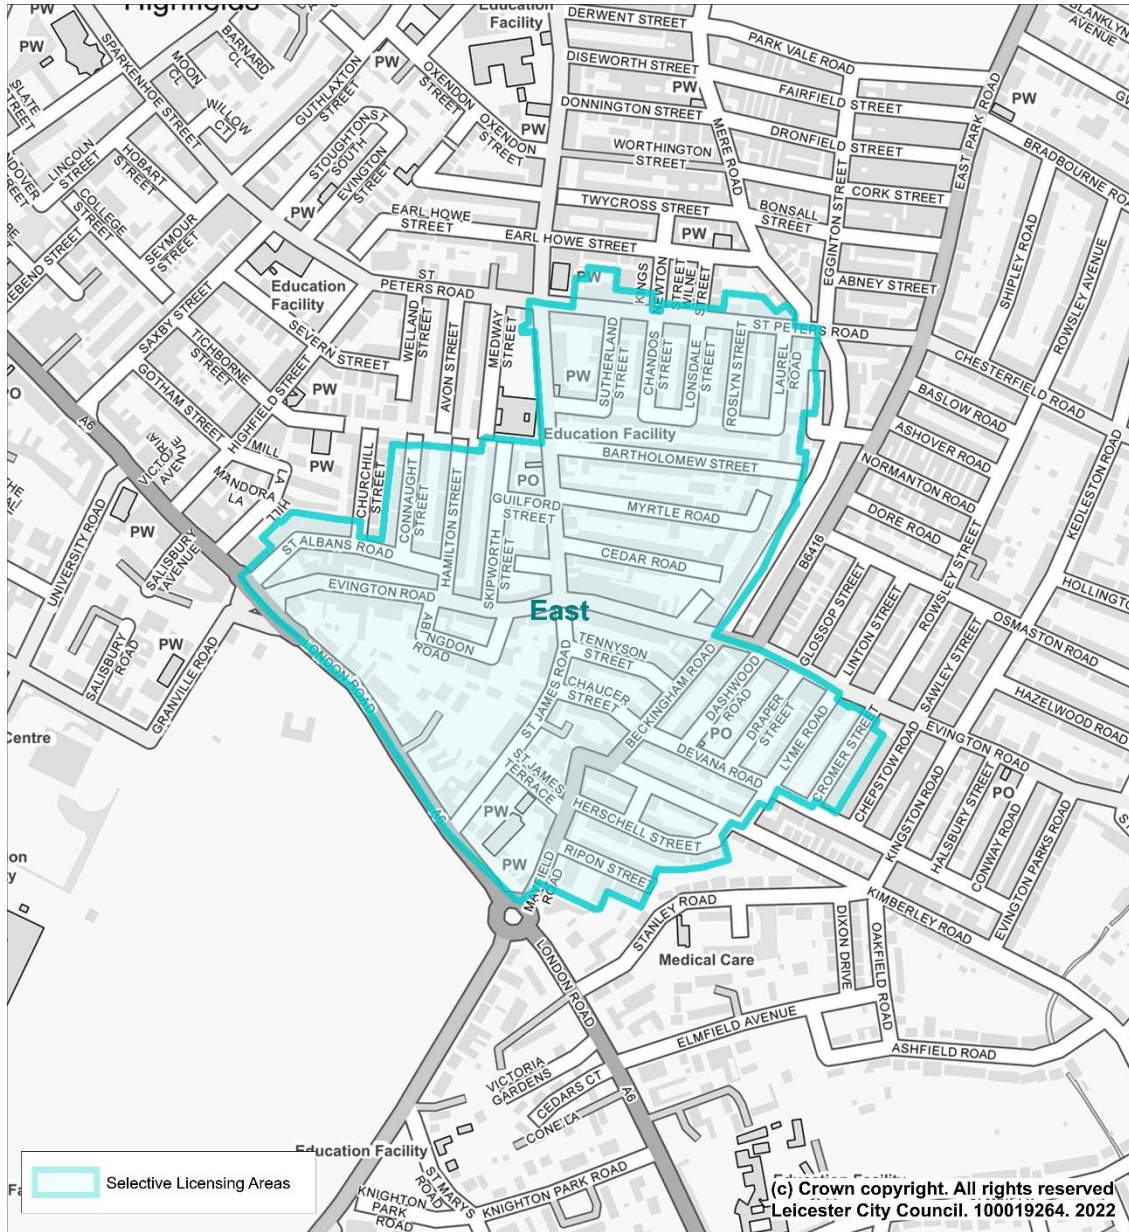

Map Showing Selective Licensing Scheme Area - East