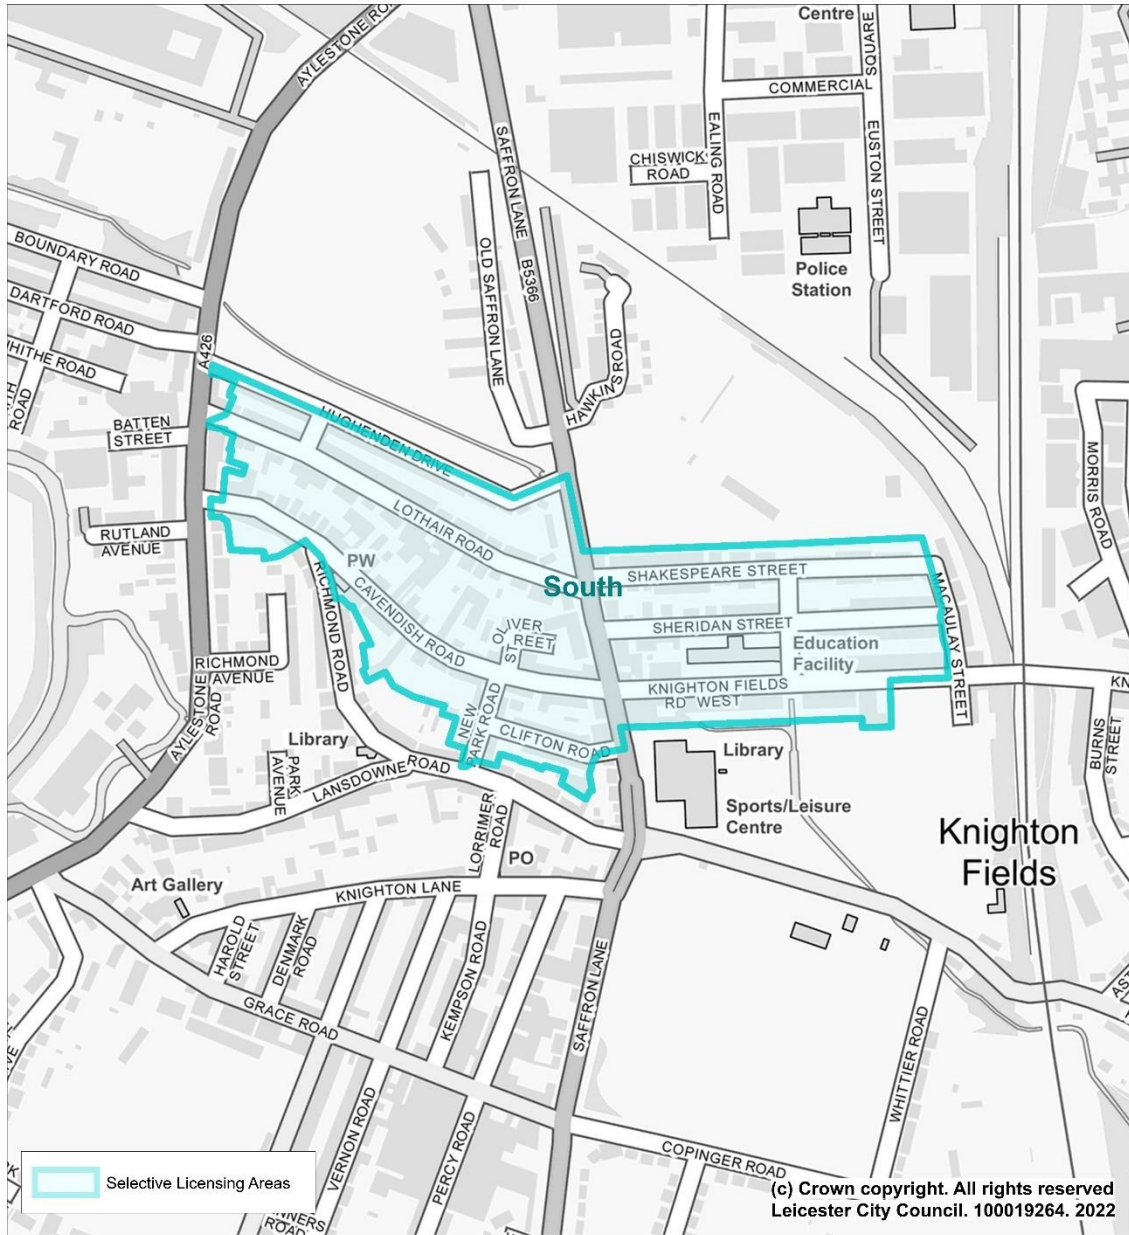

# Appendix B - Maps of proposed Selective Licensing designated areas

Map Showing Selective Licensing Scheme Areas - Leicester City

### Map Showing Selective Licensing Scheme Area - South

## Map Showing Selective Licensing Scheme Area - East

Cromer Street	
Daneshill Road	
Dannett Street	
Dannett Walk	
Danvers Road	
Dashwood Road	
Denton Street	1 -3 odd and 2 - 4 - even
Devana Road	1- 63a odd and 2 -10a even
Draper Street	
Dulverton Road	
Dunster Street	
Dunton Street	
Eastleigh Road	
Empire Road	
Equity Road	
Evington Footway	
Evington Place	
Evington Road	1 -159 odd and 2 - 118 even
Flora Street	
Fosse Road Central	
Fosse Road North	
Fosse Road South	1 -281 odd and 2a - 256 even
Franche Road	
Gaul Street	
Glenfield Road	1 -89 odd and 2 - 50 even
Glenfield Road East	
Guilford Street	
Haddenham Road	3 -135 odd and 2 - 130 even
Hamilton Street	
Hardwick Court	
Harrow Road	
Hawthorne Street	
Henton Road	
Herschell Street	
Hinckley Road	7 -265 odd and 2 - 238 even
Hoby Street	
Hopefield Road	
Hughenden Drive	
Imperial Avenue	3 -37 odd
Ingle Street	
Ivanhoe Street	