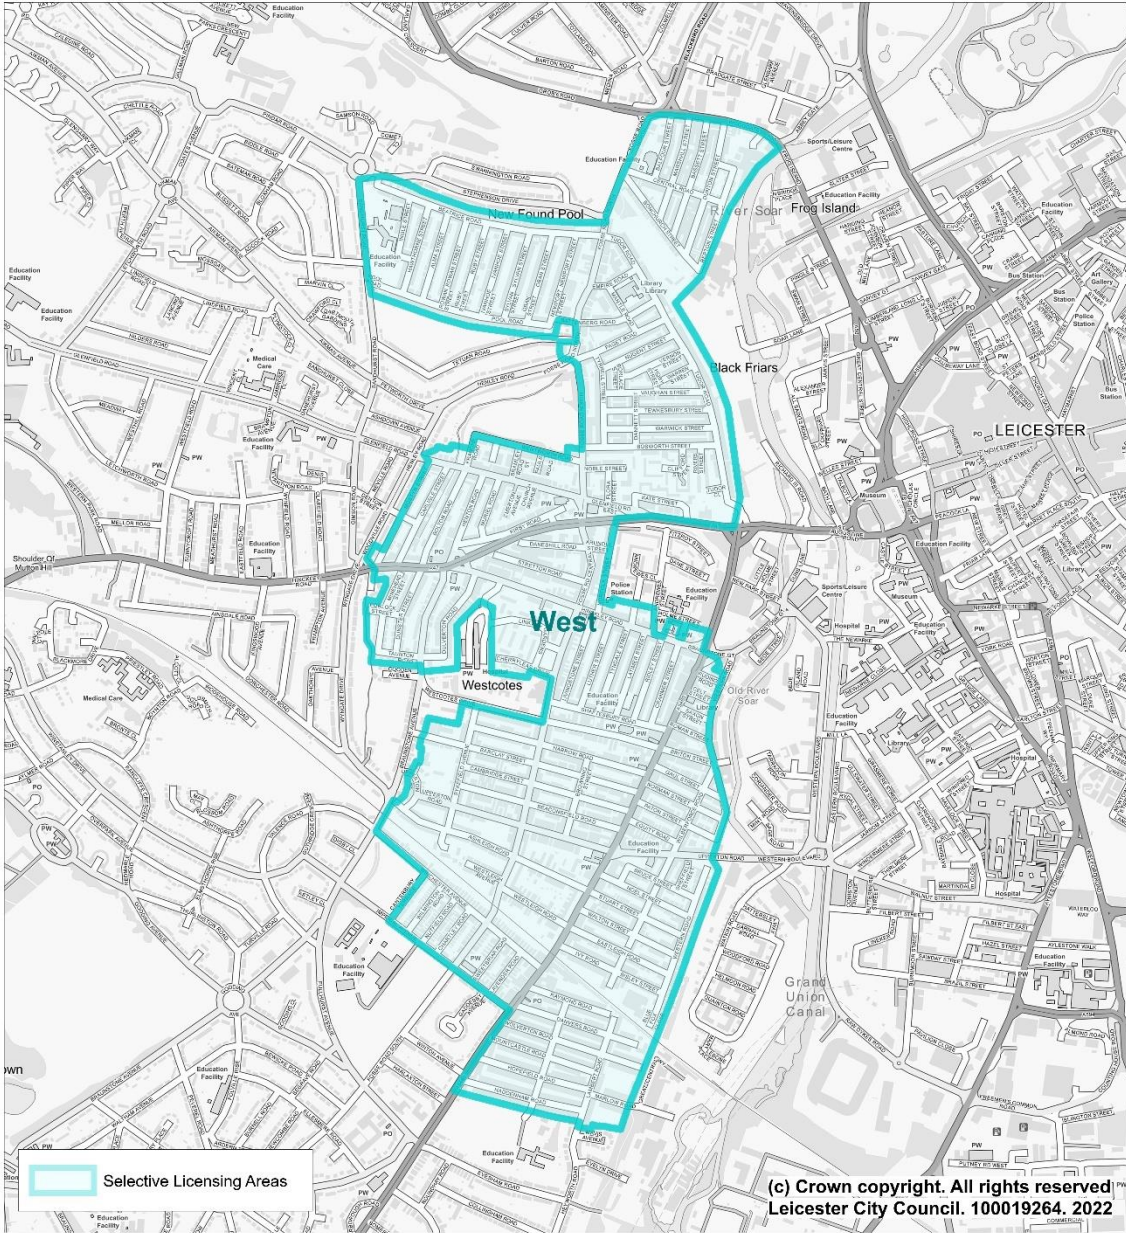

## Map Showing Selective Licensing Scheme Area - East

# Map Showing Selective Licensing Scheme Area - West

Table 1 – List of Roads in Selective Licensing areas

Street Name	Included Part Street
Abingdon Road	
Abingdon Walk	
Alma Street	
Arundel Street	
Ashleigh Road	
Balfour Street	
Barclay Street	
Bartholomew Street	
Bassett Street	
Battenberg Road	
Beaconsfield Road	
Beatrice Road	
Beckingham Road	
Biddulph Ave	1 -9 not 1A
Biddulph Street	
Bisley Street	
Blue Fox Close	
Bolton Road	
Bonchurch Street	
Borlace Street	
Bosworth Street	
Bramley Road	
Briton Street	3 - 43 odd and 8 - 38 even
Brooksby Street	
Browning Street	
Bruce Street	
Cambridge Street	
Canterbury Terrace	
Carlisle Street	
Catesby Street	
Cavendish Mews	
Cavendish Road	
Cedar Road	
Celt Street	
Central Road	
Chandos Street	
Chartley Road	
Chaucer Street	
Cherryleas Drive	
Church Avenue	
Clifford Street	
Clifton Road	
Compton Road	
Connaught Street	
Cranmer Street	

Cromer Street	
Daneshill Road	
Dannett Street	
Dannett Walk	
Danvers Road	
Dashwood Road	
Denton Street	1 -3 odd and 2 - 4 - even
Devana Road	1- 63a odd and 2 -10a even
Draper Street	
Dulverton Road	
Dunster Street	
Dunton Street	
Eastleigh Road	
Empire Road	
Equity Road	
Evington Footway	
Evington Place	
Evington Road	1 -159 odd and 2 - 118 even
Flora Street	
Fosse Road Central	
Fosse Road North	
Fosse Road South	1 -281 odd and 2a - 256 even
Franche Road	
Gaul Street	
Glenfield Road	1 -89 odd and 2 - 50 even
Glenfield Road East	
Guilford Street	
Haddenham Road	3 -135 odd and 2 - 130 even
Hamilton Street	
Hardwick Court	
Harrow Road	
Hawthorne Street	
Henton Road	
Herschell Street	
Hinckley Road	7 -265 odd and 2 - 238 even
Hoby Street	
Hopefield Road	
Hughenden Drive	
Imperial Avenue	3 -37 odd
Ingle Street	
Ivanhoe Street	