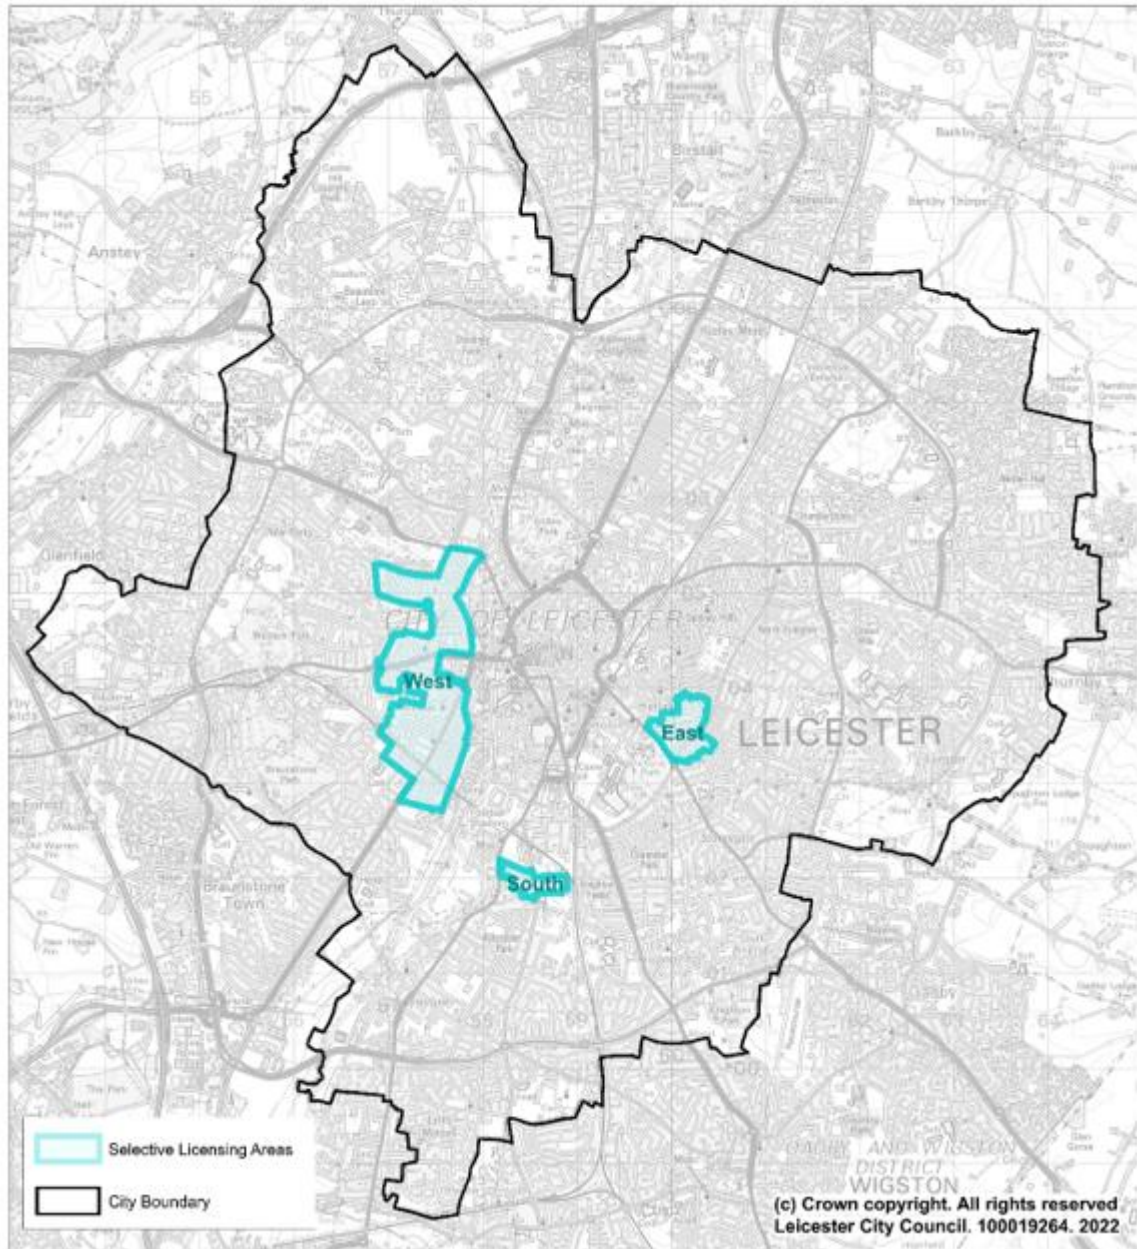

# Appendix B - Maps of proposed Selective Licensing designated areas

Map Showing Selective Licensing Scheme Areas - Leicester City

### Map Showing Selective Licensing Scheme Area - South

## Map Showing Selective Licensing Scheme Area - East

Cromer Street	
Daneshill Road	
Dannett Street	
Dannett Walk	
Danvers Road	
Dashwood Road	
Denton Street	1 -3 odd and 2 - 4 - even
Devana Road	1- 63a odd and 2 -10a even
Draper Street	
Dulverton Road	
Dunster Street	
Dunton Street	
Eastleigh Road	
Empire Road	
Equity Road	
Evington Footway	
Evington Place	
Evington Road	1 -159 odd and 2 - 118 even
Flora Street	
Fosse Road Central	
Fosse Road North	
Fosse Road South	1 -281 odd and 2a - 256 even
Franche Road	
Gaul Street	
Glenfield Road	1 -89 odd and 2 - 50 even
Glenfield Road East	
Guilford Street	
Haddenham Road	3 -135 odd and 2 - 130 even
Hamilton Street	
Hardwick Court	
Harrow Road	
Hawthorne Street	
Henton Road	
Herschell Street	
Hinckley Road	7 -265 odd and 2 - 238 even
Hoby Street	
Hopefield Road	
Hughenden Drive	
Imperial Avenue	3 -37 odd
Ingle Street	
Ivanhoe Street	